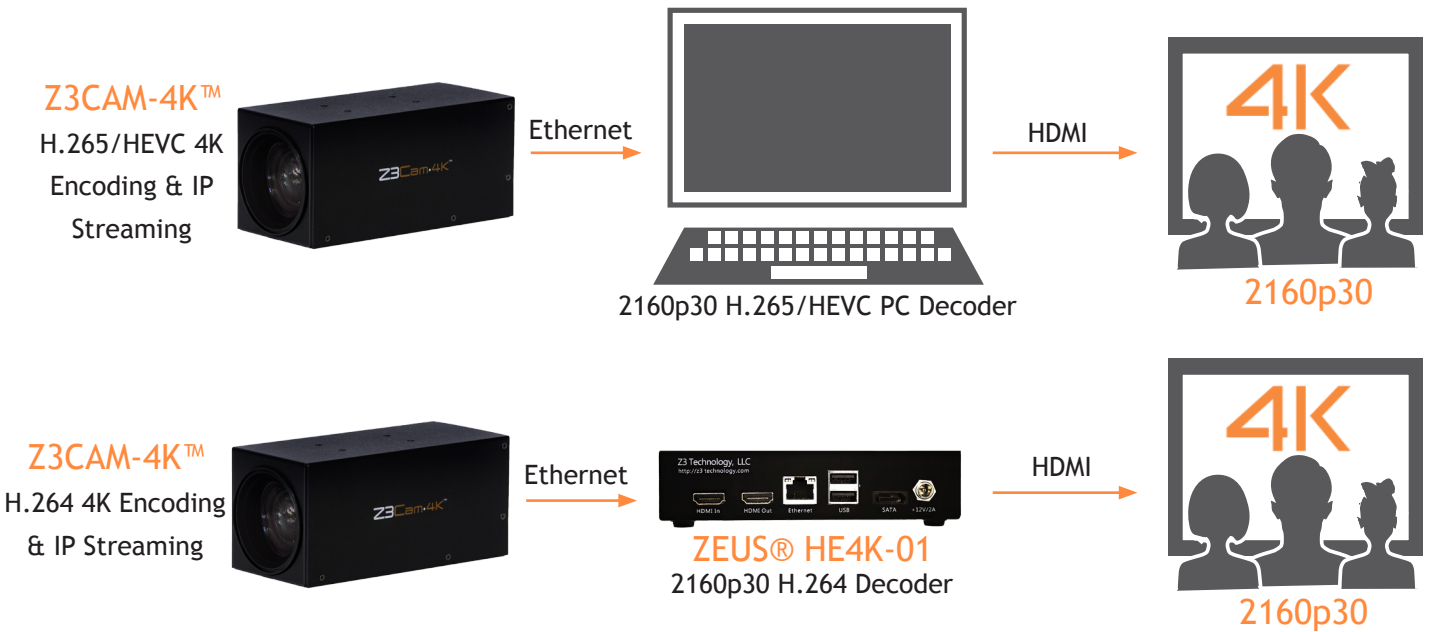

NEVER BEFORE HAS STREAMING 4K BEEN SO SIMPLE AND COST-EFFECTIVE

The Z3Cam-4K™ H.265 IP camera provides 4K Ultra-HD video streaming over Gigabit Ethernet networks. The Z3Cam-4K combines video compression expertise from Z3 Technology with Sony's proven 4K camera technology to provide the highest quality image at the lowest bandwidth, latency and power. This robust system brings clarity and detail to high movement and low light conditions featuring 20x optical zoom with integrated auto focus. Video with this clarity is a perfect fit for virtual reality imaging, high detail data analytics, broadcast, medical, surveillance and more! Upgrade to 4K and expand your reach with the Z3Cam-4K.

APPLICATIONS

Broadcast
Industrial
Medical
Security and Surveillance
Corporate

Details

Camera Features	<ul style="list-style-type: none">• 20x optical zoom using Sony Super Resolution Zoom feature• Noise reduction algorithm for high frequency and high detail areas• Visibility enhancer ICR (Day and Night)• High sensitivity image processor• Leverages Sony's FCB-ER8300 4K camera module
Streaming Features	<ul style="list-style-type: none">• H.265/HEVC or H.264 encoded video over IP with no additional equipment and no distance limitations• Supports 4K UHD and HD resolutions up to 30 fps• Outputs RTP, RTSP, MPEG-2 TS or MJPEG**
Control	<ul style="list-style-type: none">• IP Control and Configuration• Z3 web interface• Pass Sony VISCA Camera Control Commands over IP• Supports ONVIF® Profile S with Media Services 2.0**
Interfaces	Gigabit Ethernet, USB 2.0, Microphone Input and Composite Output
Decoder Options	Compatible with ZEUS® HE4K-01 decoder (in H.264 mode only; also available from Z3 Technology) PC decoding
Additional Components	Add a wifi USB dongle for wireless connectivity**

4K IP STREAMING

OPERATING CONTROLS

- ① RS-232 Serial
- ② USB 2.0
- ③ Microphone Input
- ④ GigE (PoE)
- ⑤ Status LED
- ⑥ Composite Output
- ⑦ 12V DC Power (optional)

ORDERING OPTIONS

Z3Cam-4K™ Complete Solution